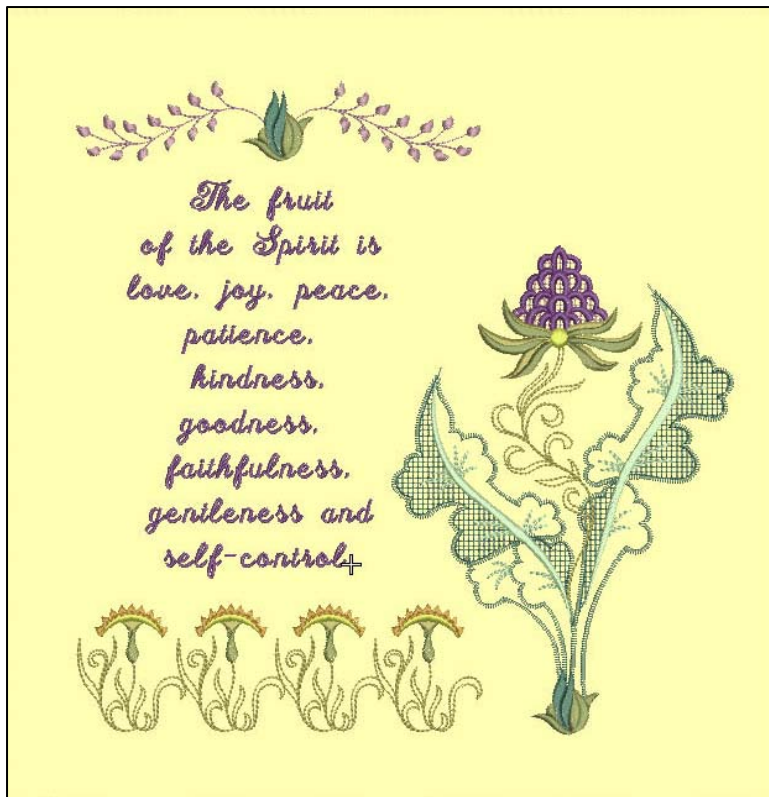

“ B e t s y ”

American Beauty Block of the Month # 2

Something simple...

Not ready for a big project or only purchasing one set of our American Beauty series? Here's a sensational stitchout to work on this month. Use your Betsy Flower, Chain, and Border designs from the large set folder along with the Bible Verse provided. Use one large 14" x 14" piece of fabric and frame it with a 12" x 12" frame now available in craft stores for scrapbook pages. Knowledge of re-hooping required—there are many good sources available on the internet! Feel free to use your own embroidery machine abilities to insert your own saying.